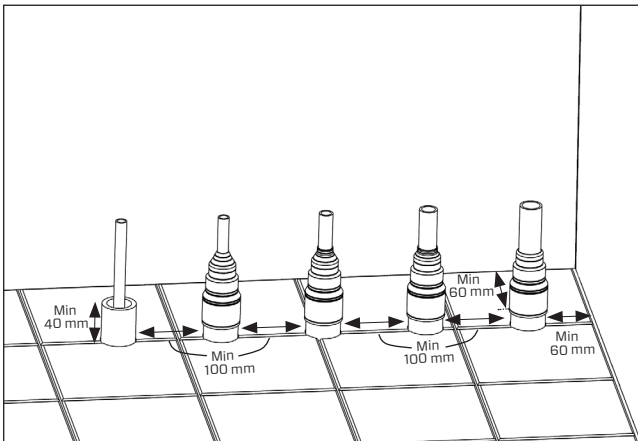

Pipe transit seal

75740

Thermotech

info@thermotech.se
www.thermotech.se
Spårvägen 8, Umeå
S-90131 Sweden
0620-68 33 30

PIPE PENETRATION IN FLOORS

SEAL AGAINST INNER PIPE

SEAL AGAINST OUTER PIPE

1(1) EN